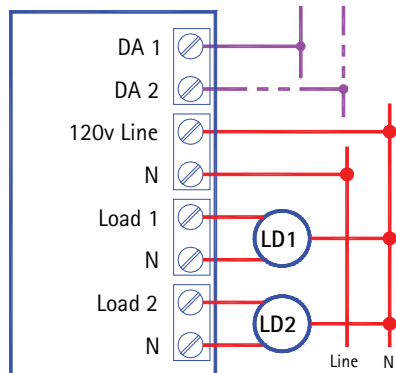

Factory Presets

- Power Failure Reset – 254 (full bright)
- System Power Failure – 254 (full bright)
- Scene Settings – mask
- Groups – mask

Warranty: Limited 2-year warranty

TR51 Terminations