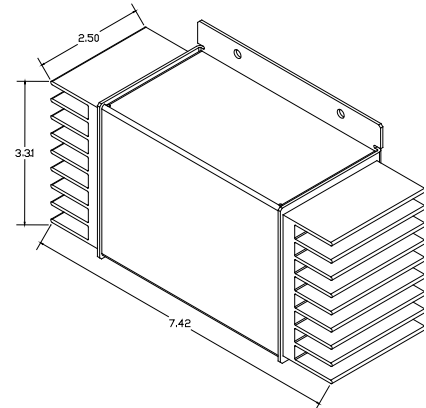

TR51

APPLICATIONS

Two channel 120 VAC incandescent dimmer with full-function DALI interface. Use for conference rooms, retail, restaurants or by itself or combined with other DALI controls. Mounts on a standard 4-11/16" electrical box located in electrical closet or ceiling adjacent to lighting. Interfaces with standard DALI dimmers, scene, on/off, and other controls. The two channels are independent, with unique DALI addresses and settings.

Compatible with magnetic low voltage transformers and electronic transformers that accept trailing edge wave forms. Dimming curve conforms to the DALI exponential curve. Interfaces with standard DALI user controls and may be controlled in conjunction with fluorescent lamps.

FEATURES AND BENEFITS

- Supports applicable DALI functions including addressing, groups, scenes, fade, and query.
- Independent channels with separate DALI address and functions
- Compatible with standard DALI controls including dimmers, on/off, and scene controls
- Mounts on standard 4-11/16" electrical box
- 600 watts per channel
- Compatible with DALI dimmers, on/off, and scene controls
- LED indicator lights for power, DALI messaging, and fuse fail

SPECIFICATIONS

Electrical – Power

- Input Power: 120v
- Internal fuses: 6 amp slow blow each channel
- Replacement fuse: Starfield FSB6
- Power dissipation : 5 watts per channel max

Electrical – Low-voltage

- Input voltage – 12-22.5 VDC
- Input current – 2mA
- Class 1 or Class 2 DALI network wiring
- Compliant with IEC international DALI standard 60929

Physical