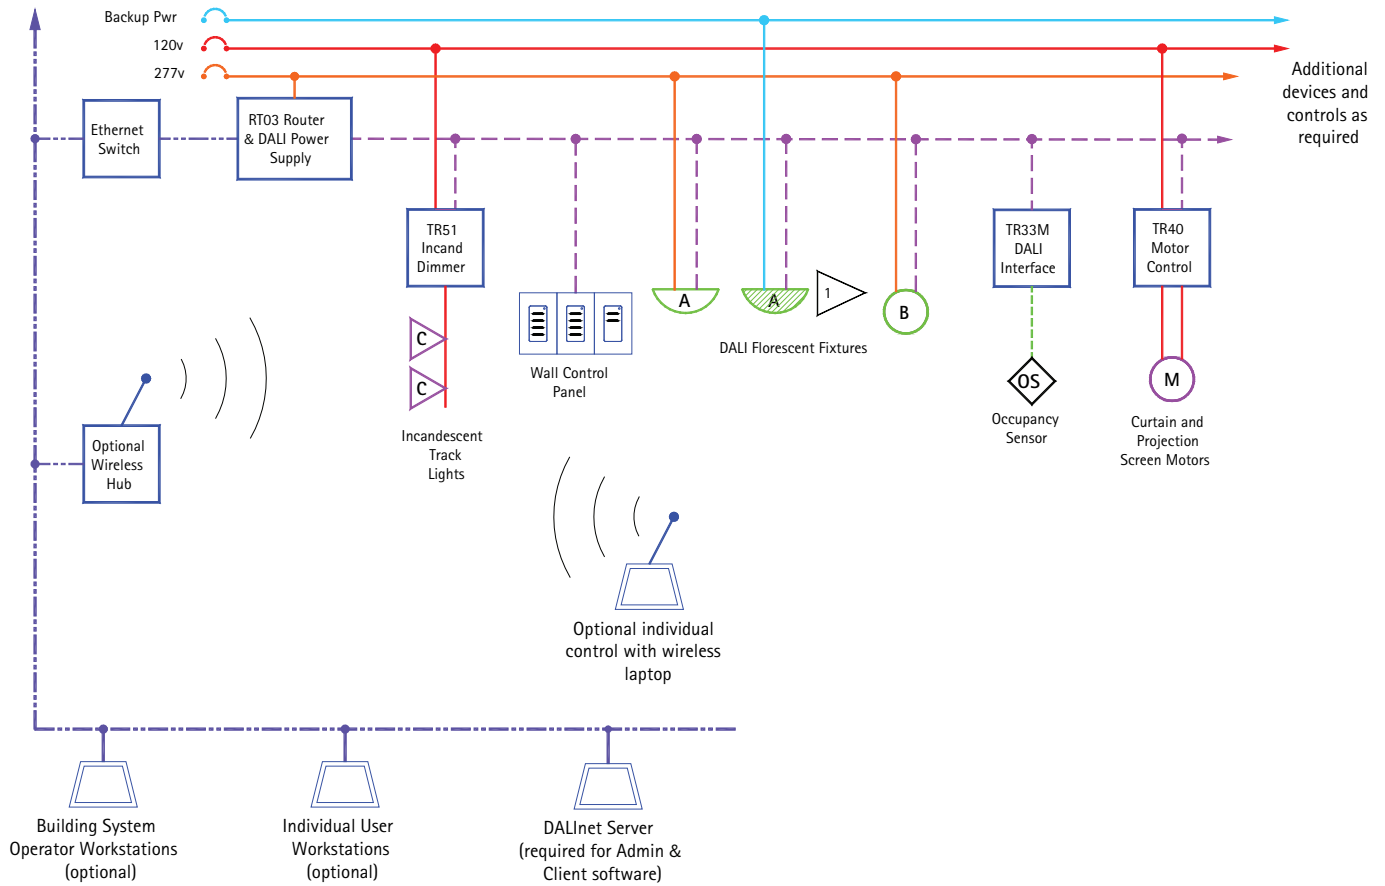

Additional RT03 Routers as required

| Cable Legend |                            |
|--------------|----------------------------|
|              | Power - 120v               |
|              | Power - 277v               |
|              | Power - Backup             |
|              | DALI - Class 1 low voltage |
|              | Class 2 low voltage        |
|              | Ethernet                   |

Conference Room Control Panel  
Controls from left to right: TR224, TR254, TR342